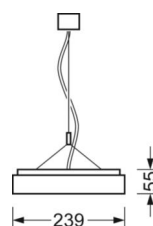

- 1 Pendel-Einzelleuchte / Suspended individual luminaire
- 2 Pendel-Lichtband / Suspended light run