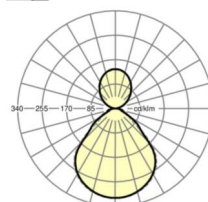

CHARACTERISTICS

Order number	65731024175
EAN number	4020863453771
Commodity code	94051190
Certification mark	IP 20, Protection class I, VDU 65° < 3000, ENEC10 VDE, F, Indoor, CE
Impact resistance (IK rating)	IK03
Ambient temperatur	ta 25°C
Warranty period	5 years
State funding programs	BEG - Federal funding for efficient buildings (valid only for Germany)

ELECTRICAL ENGINEERING

Controller	Electronic multi-lumen driver, 4-steps (1 pcs.)
System output	51W-28W
Mains voltage	230V/50Hz
Circuit breakers (inrush current)	15 pieces/B10, 25 pieces/B16, 24 pieces/C10, 38 pieces/C16
Energy efficiency class/light source	C

LIGHTING TECHNOLOGY

Placement	LED, Colour rendering/Light colour CRI ≥ 80 / 4000K
Colour tolerance (MacAdam)	3SDCM
Photobiological safety (Luminaire)	RGO
Nominal luminous flux/switching steps (EDM)	6800lm/50W, 5900lm/43W, 5000lm/35W, 4100lm/28W (Standard setting 6800lm)
LED service life	70000h L80/B10 (Tq 25°C), 50000h L90/B50 (Tq 25°C)
Luminaire luminous efficiency	145lm/W-134lm/W
UGR lat./long.	16.2 / 16.5 (51W)

MECHANICS

Housing colour	silver grey/white aluminium RAL 9006
Dimensions (LxWxH/DxH)	1548mm x 239mm x 55mm
Weight (net)	8.5kg
Type of installation	Pendant light strip mounting

DEEP-LINK

<https://www.regiolum.de/en/article/65731024175>

Reference	LED 51W 6800lm 840
ηLB	100 %
Φ ↓/↑	67 % / 33 %
UGR lat./long.	16.2 / 16.5
VDU	65° < 3000cd/m²